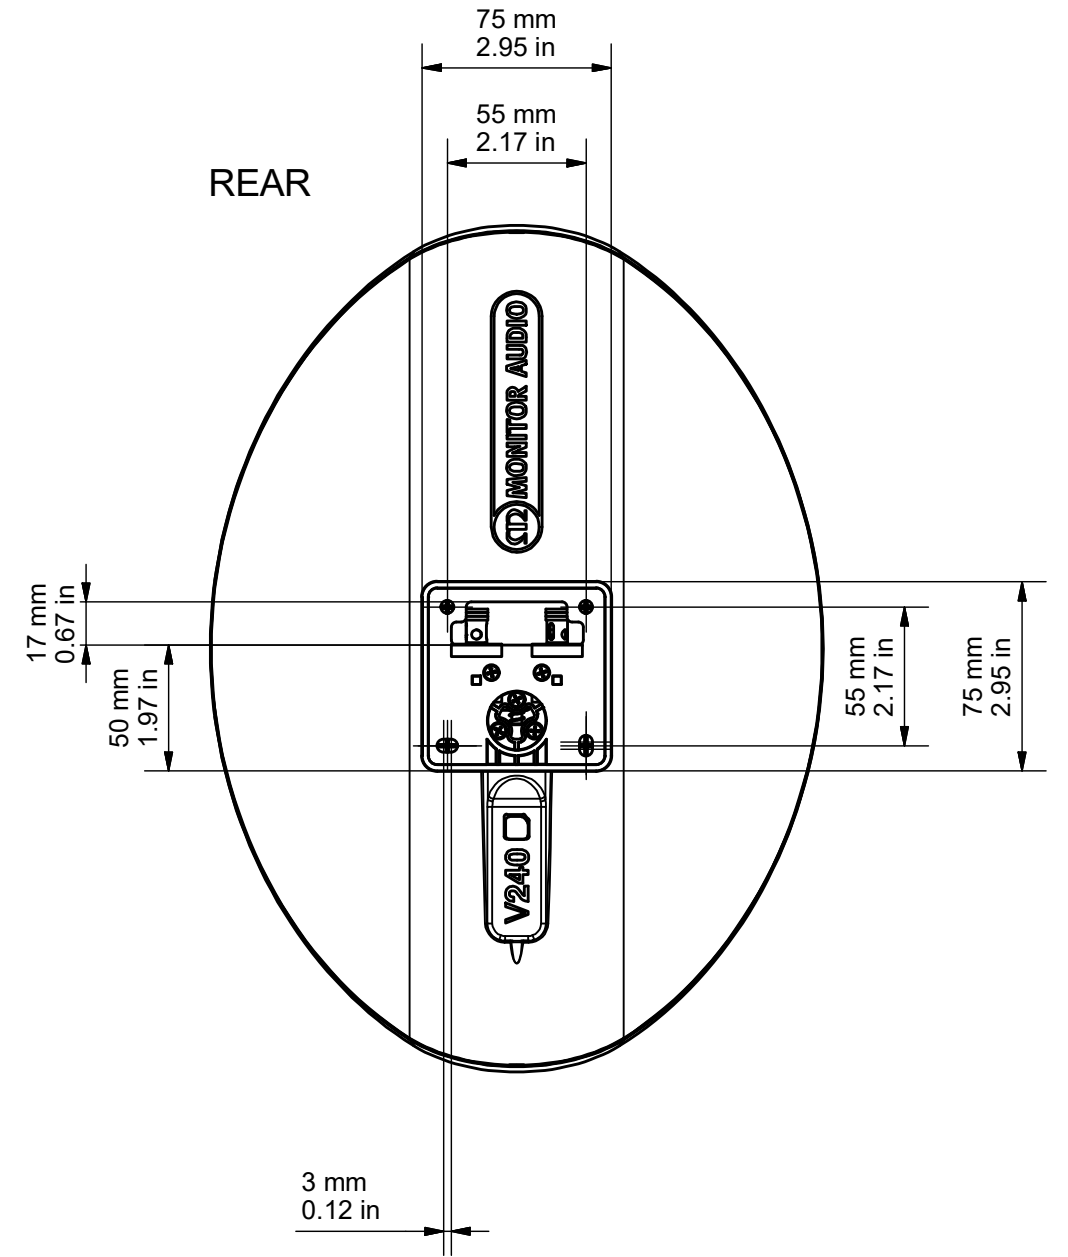

FRONT

SIDE

REAR

END

DRAWING FOR REFERENCE ONLY

V240 & V-MOUNT

RANGE: VECTA

© COPYRIGHT MONITOR AUDIO