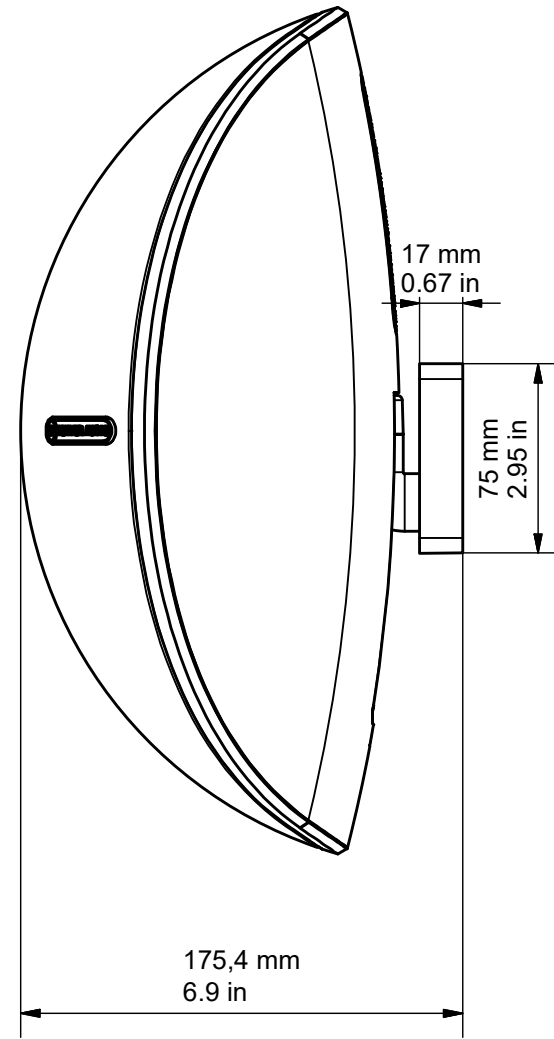

FRONT

SIDE

REAR

END

DRAWING FOR REFERENCE ONLY

V240 & V-MOUNT

RANGE: VECTA

© COPYRIGHT MONITOR AUDIO