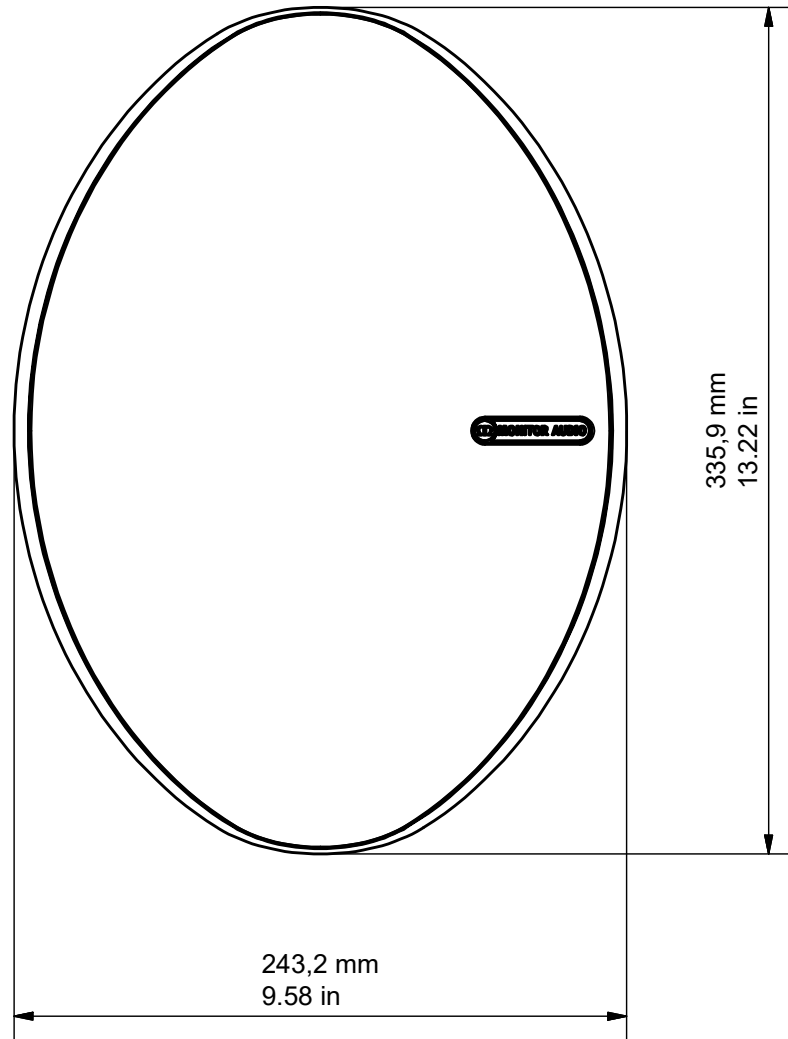

FRONT

SIDE

REAR

END

DRAWING FOR REFERENCE ONLY

V240 & V-MOUNT

RANGE: VECTA

© COPYRIGHT MONITOR AUDIO