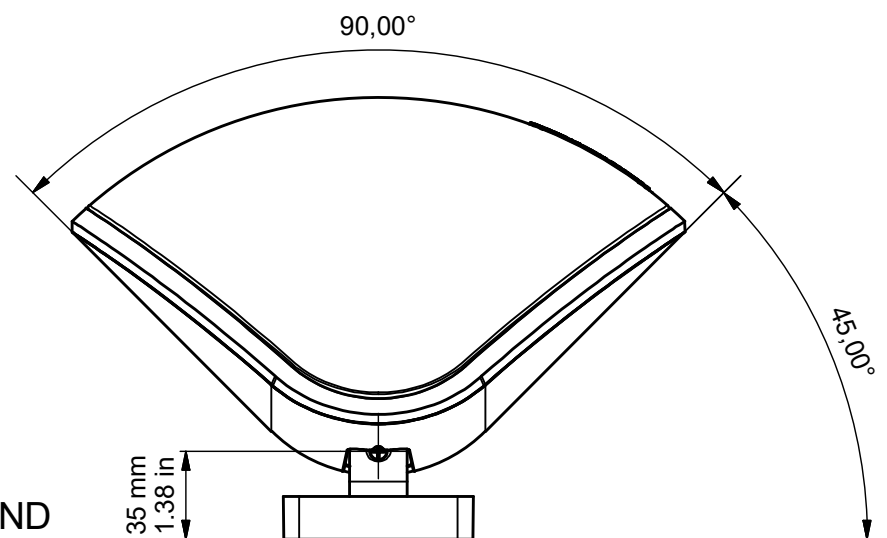

FRONT

SIDE

REAR

END

DRAWING FOR REFERENCE ONLY

V240 & V-MOUNT

RANGE: VECTA

© COPYRIGHT MONITOR AUDIO