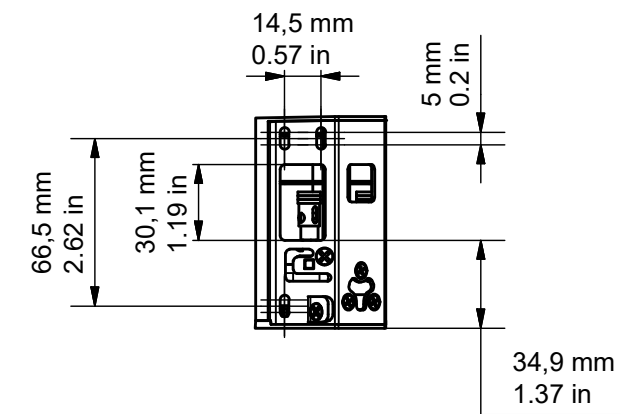

FRONT

SIDE

REAR

END

DRAWING FOR REFERENCE ONLY

V240 & V-CORNER

RANGE: VECTA

© COPYRIGHT MONITOR AUDIO