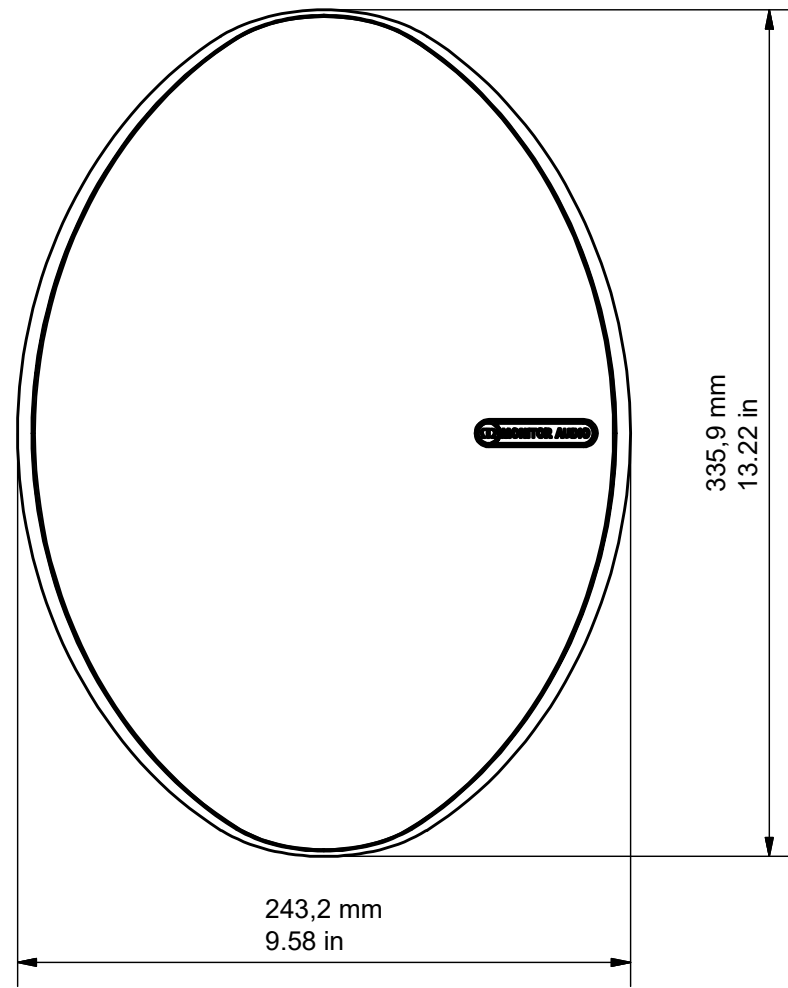

FRONT

SIDE

REAR

END

DRAWING FOR REFERENCE ONLY

V240 & V-CORNER

RANGE: VECTA

© COPYRIGHT MONITOR AUDIO