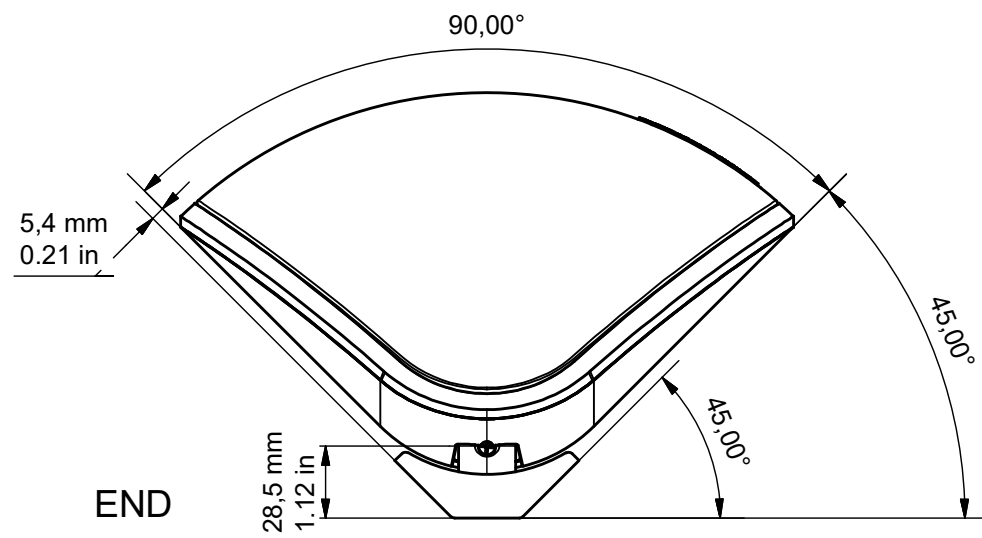

FRONT

SIDE

REAR

END

DRAWING FOR REFERENCE ONLY

V240 & V-CORNER

RANGE: VECTA

© COPYRIGHT MONITOR AUDIO