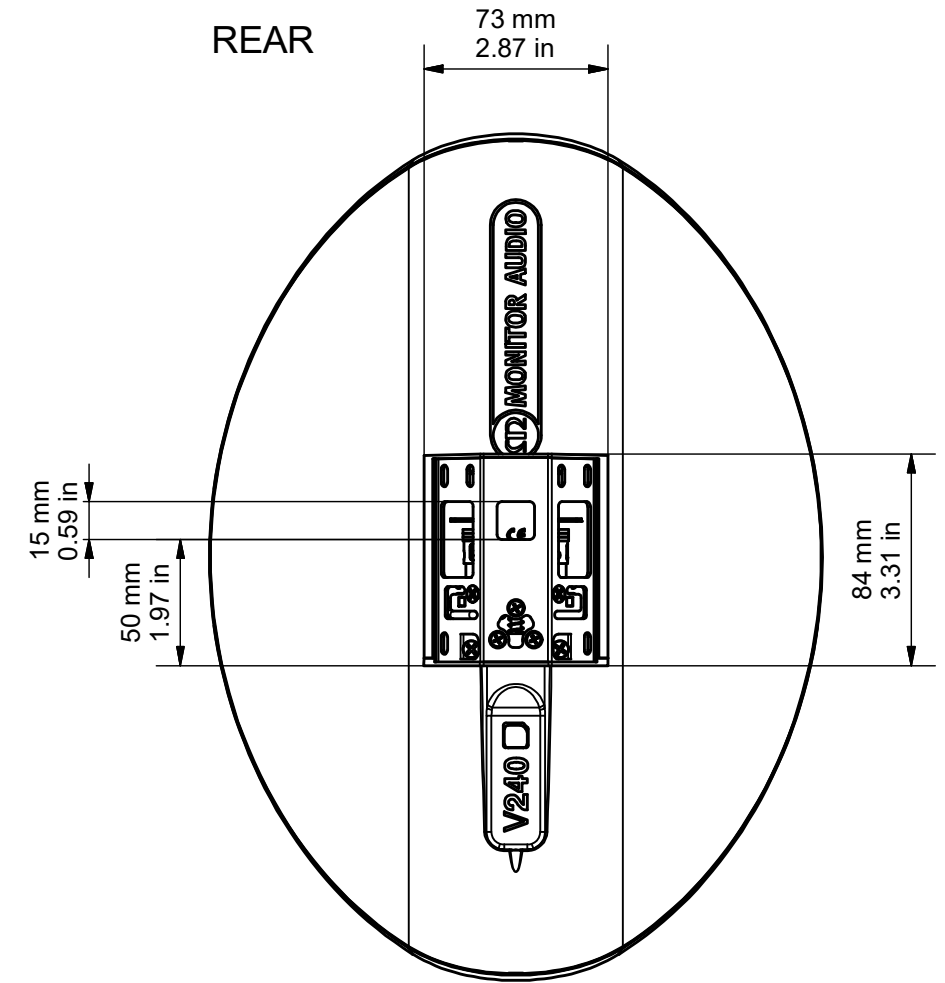

FRONT

SIDE

REAR

END

DRAWING FOR REFERENCE ONLY

V240 & V-CORNER

RANGE: VECTA

© COPYRIGHT MONITOR AUDIO