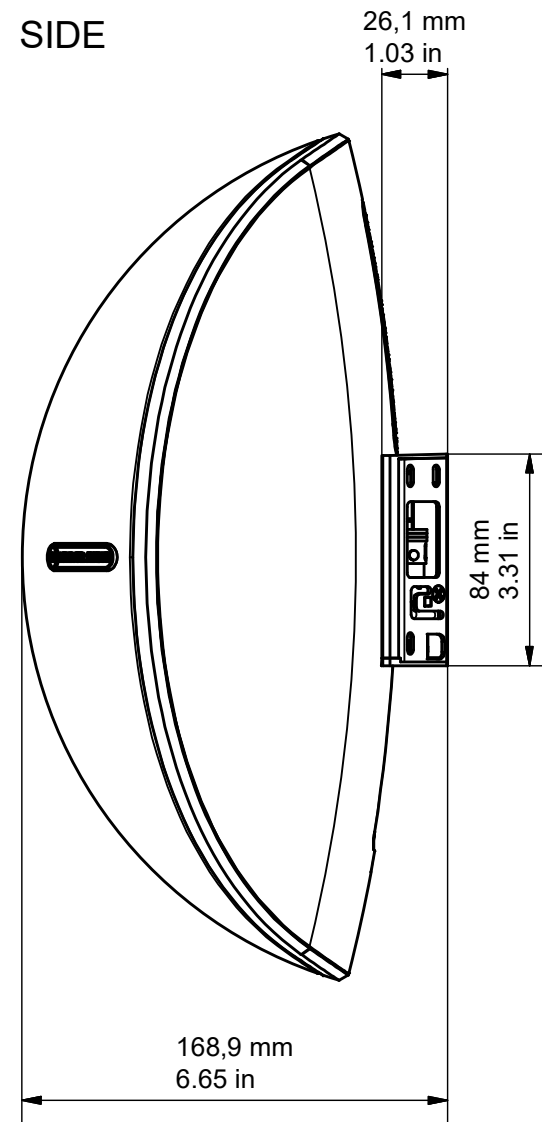

FRONT

SIDE

REAR

END

DRAWING FOR REFERENCE ONLY

V240 & V-CORNER

RANGE: VECTA

© COPYRIGHT MONITOR AUDIO