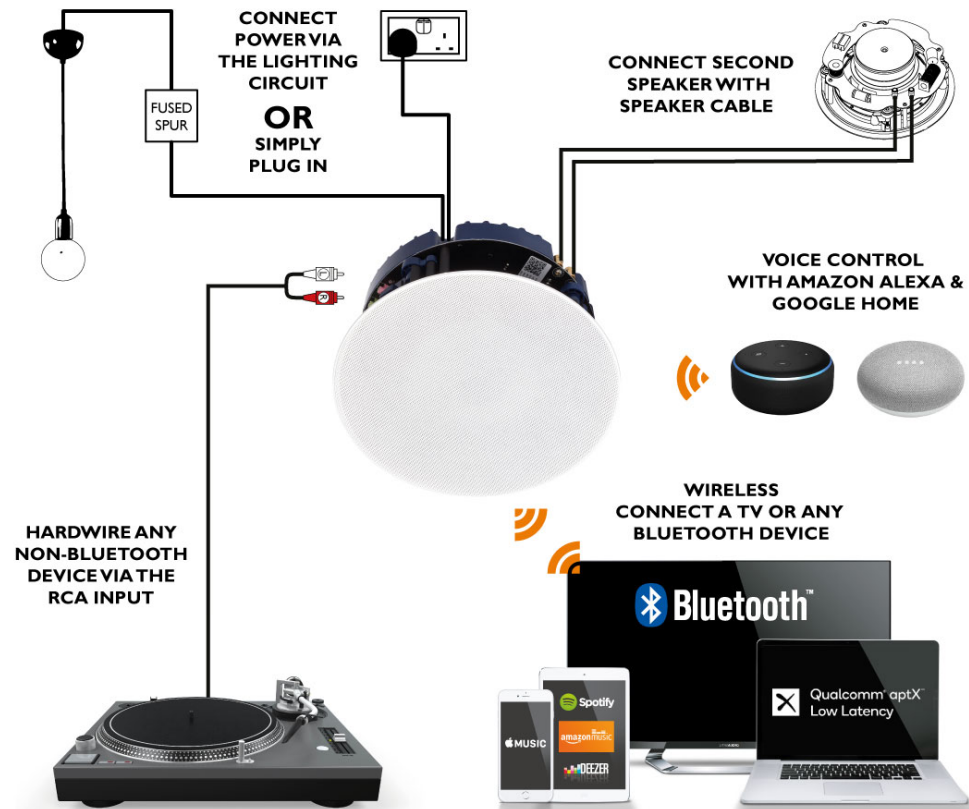

Seamlessly integrate audio in to any room with our innovative Lithe Audio Wireless Bluetooth Ceiling Speaker. Designed to enable high quality audio streaming from any Bluetooth-enabled device, this ceiling speaker combines amplifier, receivers and audio in a single, compact and easy to install unit.

ALL IN ONE SOLUTION SIMPLY

POWER IT. SYNC IT. PLAY IT.™

CEDIA™
MEMBER

STANDARD & IP44 RATED BATHROOM MODELS AVAILABLE

FEATURES INCLUDE:

- All-in-one solution - Amplifier & Bluetooth all built in, just add power
- Any electrician can install in 30 minutes
- Power via the lighting circuit or simply plug in
- No speaker cables in the walls
- Stereo or Mono selector
- High quality audio with pin sharp clarity
- Amazon Echo and Google Dot compatible for voice control

PERFECT FOR:

- Kitchens
- Bathrooms
- Bedrooms
- Garden rooms
- Loft conversions
- Extensions
- Offices
- Hotel rooms
- Shops

PRODUCT SPECIFICATION:

- Bluetooth 5.0
- aptX low latency chipset
- Wireless range: Up to 30 meters*
- 50W RMS power
- Woofer: 6.5" Kevlar woven cone
- Tweeter: 0.75" Titanium cone
- 210mm cut-out diameter
- Fits in 95mm ceiling depth
- THD+N<0.009%, 65Hz-20kHz

*When used with a Bluetooth 5.0 enabled device

- Impedance: 8 Ohms
- Sensitivity (1W/1m): 90dB
- Audio sample rate: 8Khz
- Volume capping switch to reduce volume by 50%
- Mono/Stereo switch
- Auto detects RCA connection for TV or external amplifier
- Frameless magnetic grille
- Power supply: DC24V / 2.5A