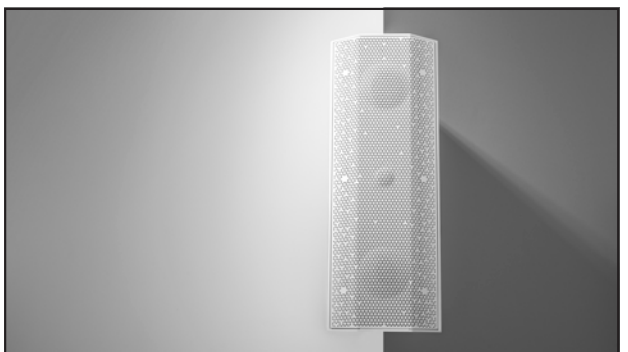

## COUNTER TOP

Ideal for on a bookcase, dining room sideboard, a desk or above a kitchen unit.

## ON CORNER

Ideal for corners of a room, where you want to focus audio directly into an area.

(Ground Spike and Pendent mounting kit sold separately)