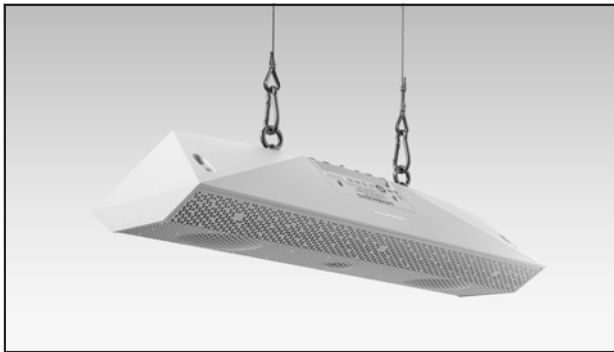

## ACTIVE SURFACE MOUNT SPEAKER

The iO1 speaker can be used indoors and outdoors with 6 different orientations. Connect to the speakers wirelessly or via a data cable. With a powerful amplifier and connectivity all built in, this active surface mount speaker delivers premium audio quality and ease of install in one versatile package.

## ON WALL

Ideal for any wall mount application where you want to focus audio directly to an indoor or outdoor seating area.

## IN CORNER

Ideal for any corner such as eaves in the garden or corners of rooms. Can mount horizontally or vertically.

## ON CORNER

Ideal for corners of a room, where you want to focus audio directly into an area.

(Ground Spike and Pendent mounting kit sold separately)