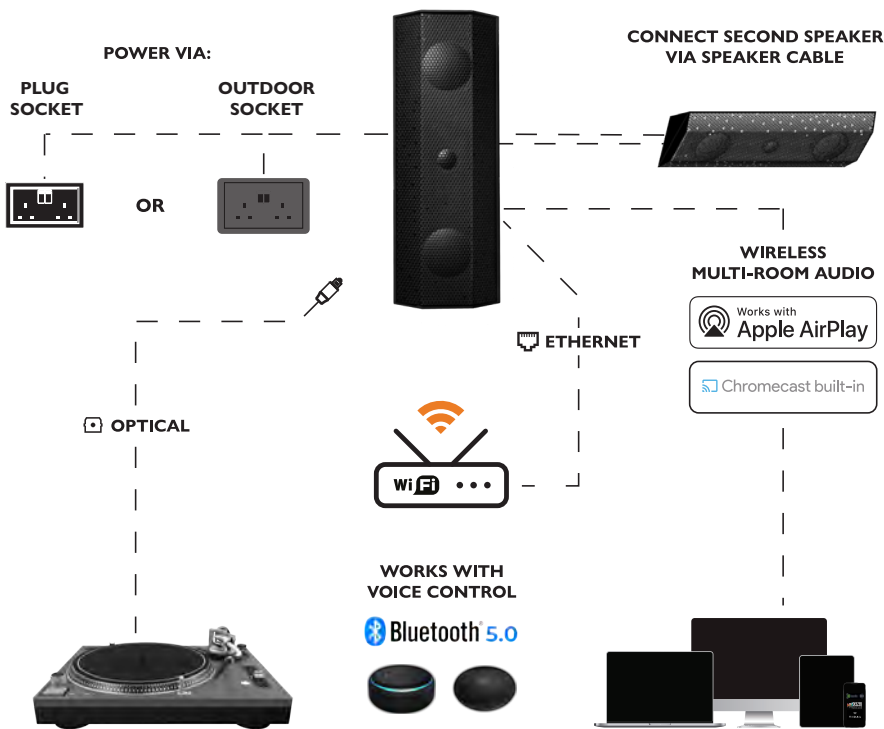

ALL-IN-ONE SYSTEM. JUST ADD POWER.

ONE SPEAKER. SIX WAYS.

ON WALL

PENDENT

IN CORNER

COUNTER TOP

GROUND SPIKE

ON CORNER

AR

Features

Place Anywhere

Mount 6 different ways to suit your install requirement

All-In-One Solution

Amplifier and Wi-Fi all built-in, just add power

Easy Connection

Connect to plug socket or existing light circuit or any power source available 230V or 110V supply

Built-in AirPlay 2 and Google Chromecast

Stream music directly from your Smart Phone / Tablet using Bluetooth or control multiple rooms at the same time

Multi-Room Audio

Connect multiple IO1's and Lithe Audio Ceiling Speakers for a whole home, indoor and outdoor audio experience

Outdoor Rated to Impressive IPX6

Weather Resistant IPX6 rated protection is extremely waterproof, impenetrable by weather, high pressure jets of water and even a non-sustained total soaking

Dynamic Sound

Fully Adjustable EQ via Lithe App to deliver fine tuned optimal sound

Choice of Connectivity

Wireless and Wired Connections to use with any streaming service or cabled equipment

Accessories available

06851 Power Extension Lead 5m

06850 16AWG Speaker Cable 7m

06840 IO1 Garden Spike Black (single)

06841 IO1 Garden Spike White (single)

06852 IO1 Eyelet Kit (Single)

Audio Spec

RMS Power: 100W RMS (2x 50W)

Frequency Response 55Hz - 20KHz (+/- 3dB)

Impedance: 4 Ohms nominal (8 Ω)

Sound Quality THD+N <0.01%

Sensitivity (1W/1m): 82dB

Line In (Optical), auto-detecting

Type: Class D (Digital)

Audio Compression: 192kHz / 24 bits

Speaker Spec

Dimensions: (H X W X D) 465 X 170 X 100mm
(18.3 X 6.7 X 3.9 inches)

Power Input Supply: 100 - 240V, 50/60Hz / 2.5A

Colour: Matt Black or White

Woofer: 2 x 3" Waterproof Coated Paper Cone

Tweeter: 0.75" Waterproof Coated Silk Dome

Weight: 2.7kg (6lbs)

IP Rating: IPX6

Aluminium Front Grille

16 AWG Tin Coated Copper Cable

2 Year Warranty

What's in the box

IO1 Surface Mount Speaker

Power Supply

Mounting Bracket

Instruction Manual

Connectivity

Wi-Fi certified 2.4Ghz / 5Ghz (802.11a/b/g/n/ac) (if using outdoor we recommend to use an outdoor access point)

10/100 Ethernet Ports (In/Out) (For hardwire connection)

Apple AirPlay 2 and Google Chromecast built-in certified

Spotify HiFi certified

Bluetooth 5.0

Optical

Works with OK Google

Passive speaker output

WiFi (Internet Radio)

(Connectivity to speaker: Compression Gasket with Clamping Bracket)

SKU Codes

06800 IO1 WiFi Speaker (Single) - Black

06801 IO1 WiFi Speaker (Single) - White

06810 IO1 WiFi Speaker (Pair) - Black

06811 IO1 WiFi Speaker (Pair) - White

06820 IO1 Passive Speaker (Single) - Black

06821 IO1 Passive Speaker (Pair) - Black

06830 IO1 Passive Speaker (Single) - White

06831 IO1 Passive Speaker (Pair) - White