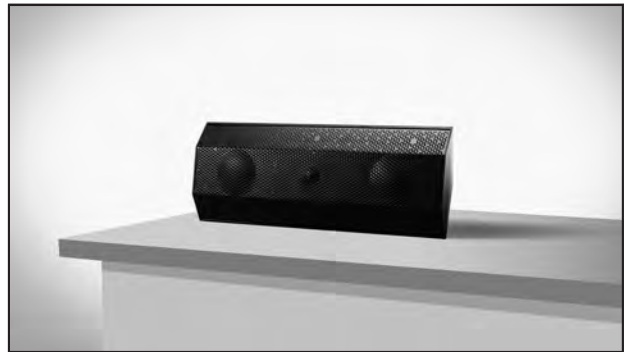

## ON WALL

Ideal for any wall mount application where you want to focus audio directly to an indoor or outdoor seating area.

## IN CORNER

Ideal for any corner such as eaves in the garden or corners of rooms. Can mount horizontally or vertically.

## PENDENT

Ideal for pendent hanging over a kitchen island, a dining table, a hot tub or in a pergola. Eyelet kit sold separately.

## ON CORNER

Ideal for corners of a room, where you want to focus audio directly into an area.

(Ground Spike and Pendent mounting kit sold separately)