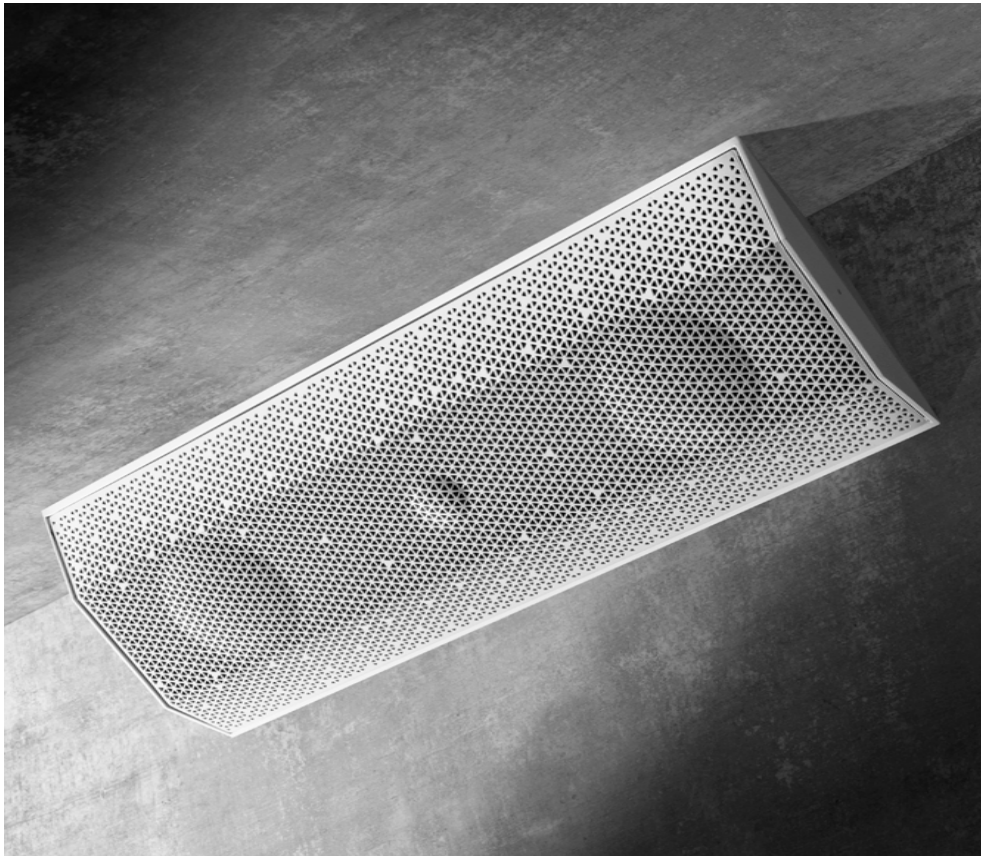

## ACTIVE SURFACE MOUNT SPEAKER

The iO1 speaker can be used indoors and outdoors with 6 different orientations. Connect to the speakers wirelessly or via a data cable. With a powerful amplifier and connectivity all built in, this active surface mount speaker delivers premium audio quality and ease of install in one versatile package.

## ON WALL

Ideal for any wall mount application where you want to focus audio directly to an indoor or outdoor seating area.

## IN CORNER

Ideal for any corner such as eaves in the garden or corners of rooms. Can mount horizontally or vertically.

## ON CORNER

Ideal for corners of a room, where you want to focus audio directly into an area.

(Ground Spike and Pendent mounting kit sold separately)