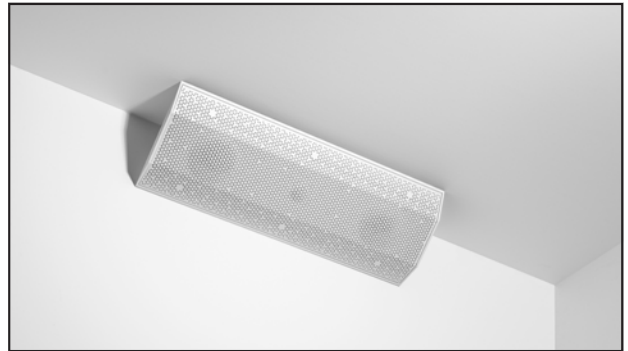

## ACTIVE SURFACE MOUNT SPEAKER

The iO1 speaker can be used indoors and outdoors with 6 different orientations. Connect to the speakers wirelessly or via a data cable. With a powerful amplifier and connectivity all built in, this active surface mount speaker delivers premium audio quality and ease of install in one versatile package.

## ON WALL

Ideal for any wall mount application where you want to focus audio directly to an indoor or outdoor seating area.

## IN CORNER

Ideal for any corner such as eaves in the garden or corners of rooms. Can mount horizontally or vertically.

## ON CORNER

Ideal for corners of a room, where you want to focus audio directly into an area.

(Ground Spike and Pendent mounting kit sold separately)